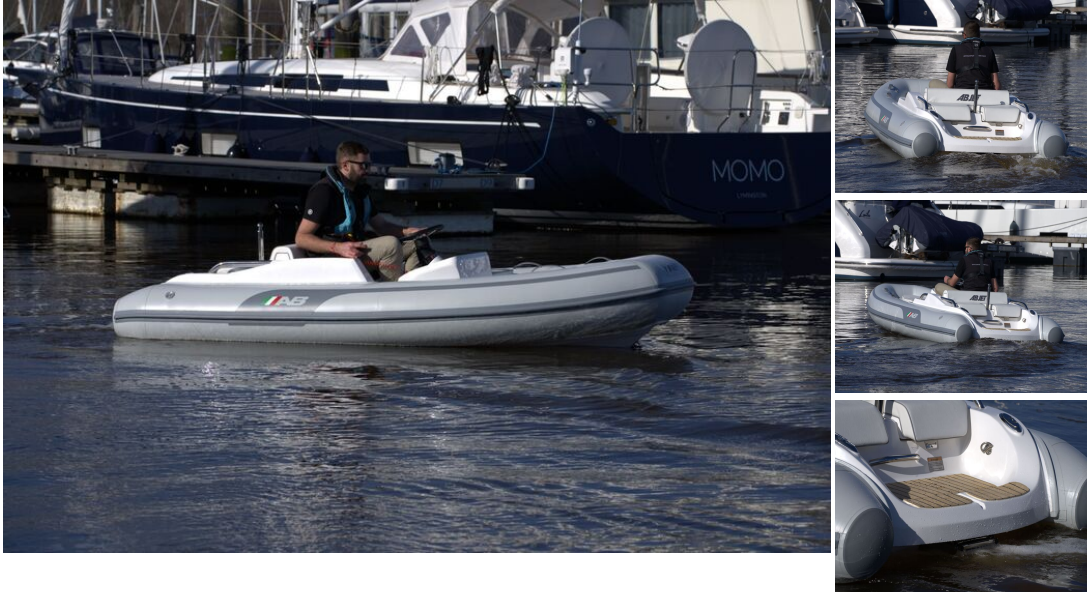

Lymington
SO41 3YL
United Kingdom
Mobile: 01590 613600
Telephone: 01590 613600

AB Inflatables - Jet 350 XP

£ 31,950

Description

AB 350 XP Jet Tender RRP £39,900.00, Ex display unit not yet launched available immediately at £31,950.00!
Note, 350 XP pictured is from a previous project. This is a premium quality jet tender from AB inflatables
Combine this superior jet tender with your main craft, great for exploring and water sports activities
Specifications: Overall length: 3,44m Overall Beam: 1,78m Height (With Removable Wheel): 0,87 m Tube Diameter: 0,41m Number of Chambers: 4 Person Capacity: 5 Weight: 345kg Fuel Capacity: 42 ltr. Installed HP: 90HP RD Design Category: C Standard Features: Integrated Marine Grade Aluminium Fuel Tank Dual Rear Seat (Up to 4 People) Integrated Bow Locker Easy Port & Starboard Access Ample Engine Access 3 Stainless Steel Davit Lifting Points Stainless Steel Removable Ski-Pole and Stern Hand Rail Removable lateral seat ORCA® (CSM) Fabric Self-Bailing Deck System with Non-Return Valves Removable Stainless Steel LED Navigation Light & Anchor Light Sport Adjustable Steering Wheel Under Platform Sliding Stainless Steel Ladder Rotax® ACE 90hp ECT Please get in touch and speak to a member of the team to discuss options and fitment.

Sales status: available

Manufacturer: AB Inflatables

Model: Jet 350 XP

Year built: 2023

Length (m): 3.44

Beam (m): 1.78

Weight dry: 345

No. of air chambers: 4

Persons max: 5

No. of previous owners: 1

Condition: New

Sale Type: New

Sale: Trade

Propulsion: Jet-drive

Steering: Cable steering

Engine manufacturer: Rotax BRP

Power: 90

Motor: 67

Fuel: Petrol

Fuel Capacity: 42

Material hull: GRP

Price Options: new price