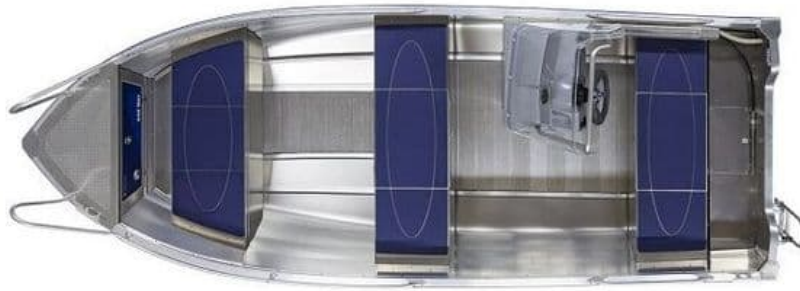

## Linder - Sportsman 445 Max

£ 11,540

### Description

Linder Sportsman 445 Max (Boat Only) Same hull as the 445 Sportsman Basic, except with steering console fitted. A planing, family boat suitable for sea, rivers and and lake and great for fishing as well as water skiing. For motors of up to 30 hp. Stowage space in the stern and middle seats. Standard equipment includes aluminium floor plate, bathing ladder, automatic bilge pump, steering console, electrical system, gunwale toe rail and grab rails. Made in high-quality corrosion-resistant aluminium corresponding to that used in aircraft. An environment friendlier choice of boat. Securmark<sup>+</sup> security marked. Specifications: Length: 451 cm Width: 175 cm Weight: 203 kg Hull depth: 73 cm Rec. motor: 30 hp (22 kW) Shaft length: Long Max. load: 465 kg Max. no. people: 4 Hull thickness: 2.0 mm CE marked for category C: For coastline and inshore waters

**Sales status:** available

**Manufacturer:** Linder

**Model:** Sportsman 445 Max

**Year built:** 2022

**Length:** 4.5 m

**Weight dry:** 227

**No. of previous owners:** 1

**Condition:** New