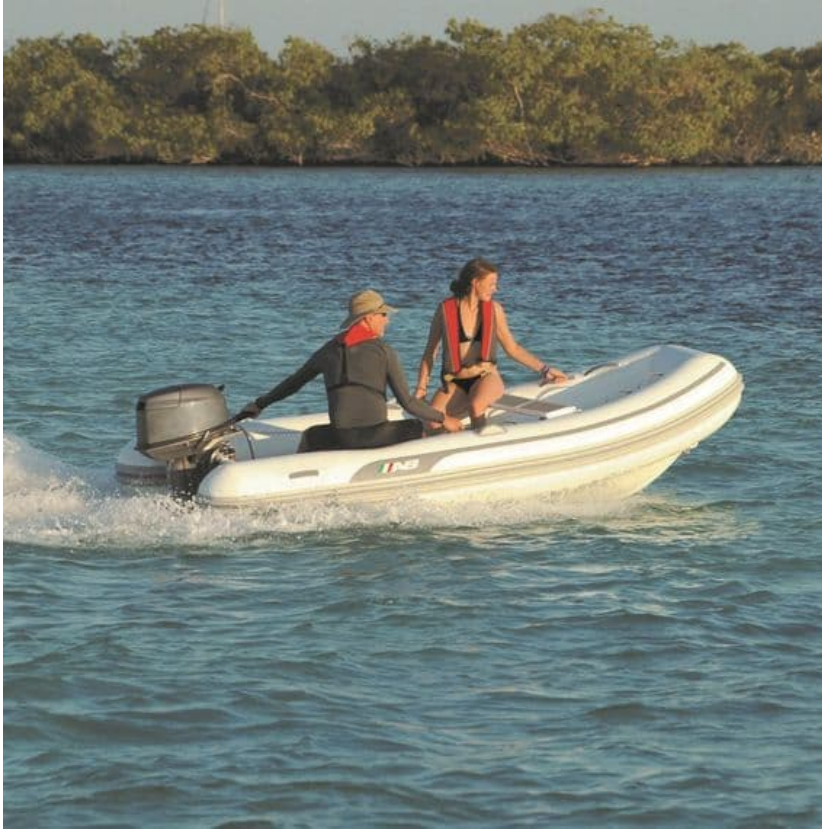

### Description

AB Inflatables Lammina 12 AL - ORCA CSM / Hypalon Amazingly tough and light. When a full-sized, but light, hard-bottomed open tender is needed, the Lammina AL excels. The amazingly tough RIB features an aluminium hull for weight reduction and rugged durability. Features: Large Square Transom Aluminium Reinforced Base More Payload Capacity More Internal Area Aluminium Removable Rowing Seat New Chrome Free - Advanced Pre-treatment and Powder Coating Technology Ultra High Quality Welding Bow U bolt and lateral towing eyes Single Solid Rubrail New Heavy Duty Keel Protector "V" Hull ORCA (CSM) Coated Fabric Sunbrella Fabric Dinghy Chap Available Sunbrella Fabric Boat Cover Available Reinforced Aluminium Lifting Eyes with SS Rings Reinforced (CSM) Fabric Handles Non-skid Rubber Floor Reinforced Aluminium Transom Towing Eyes w/ SS Rings Reinforced Aluminium Transom Tie Downs w/ SS Rings Specifications: Overall length: 12' /3.66m Overall Beam: 6' 1" / 1.85 m Inside Length: 8' 10"/2.70m Inside Beam: 2' 11" / 0.89m Tube Diameter: 18" /0.46m Number of Chambers: 3 Person Capacity: 6 Weight: 198 lbs / 90 kg Recommended HP: 25 hp / 18.7 kw Maximum HP: 30 hp / 22.4 kw Shaft length: 20" / 50.8 cm RDC Design Category: C Hull Thickness 0.125 in / 3.18mm Standard Equipment: Deep "V" Marine Grade Aluminium Hull Heavy Duty Transom Knee Stringer System Welded Under Aluminium Deck Non-Skid Rubber Floor Panels Plastic External Transom Plate Aluminium Internal Transom Plate Aluminium Bow Eye 3-4 Aluminium Davit Lifting Points Aluminium Transom Tie Down & Towing Rings Aluminium Bow Tie Down & Towing Rings Deck Drain with Plug Orca (CSM) Five Layer Coated Fabric Raised Single Rub Rail Push Push Plastic Non-Corrosive 2 Stage Inflation Valves 1 Front & 2 Side Orca (CSM) Fabric Handles on Tubes 2 Inside Bow Sets of Double Orca (CSM) Fabric Handles on Tubes 2 Inside Stern Single Orca (CSM) Fabric Handles on Tubes Removable Stern Seat Paddles with Aluminium Shaft Paddle Holders Hand Pump Maintenance Kit Owner's Manual 3 Layers Reinforced Seams Rubber Protector on Full Length of Keel